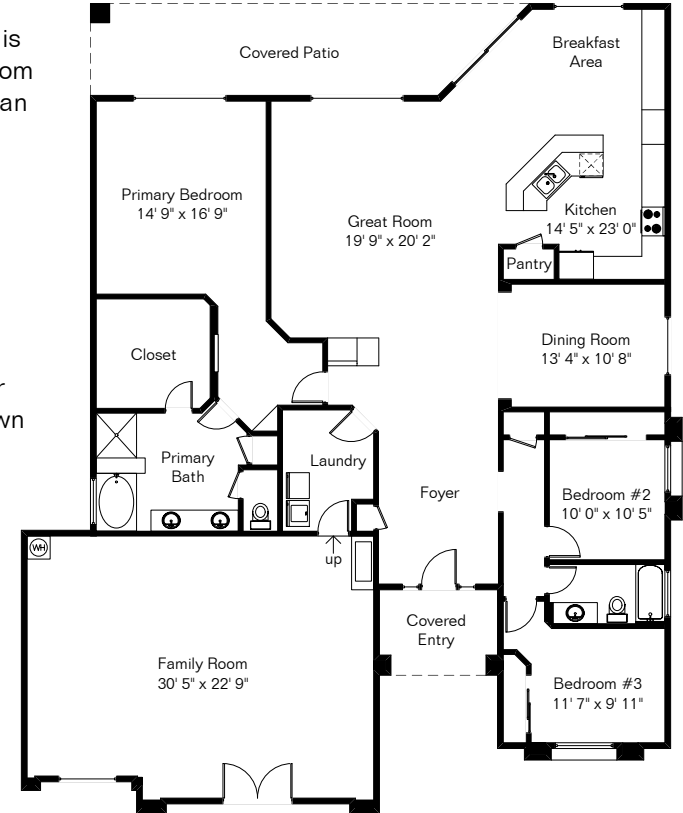

The square footages and room size information are deemed to be reliable but are not guaranteed and should be independently verified. This drawing is for marketing purposes only.

# 15470 S Candy Lane

Pool Area

Water Feature

Gazebo is farther from house than shown

Garages are farther from house than shown

Living Area 3,102 Sq Ft  
Garages 2,750 Sq Ft

Site Visit November 2024

Copyright 2024 Floor Plans First! LLC  
All Rights Reserved.