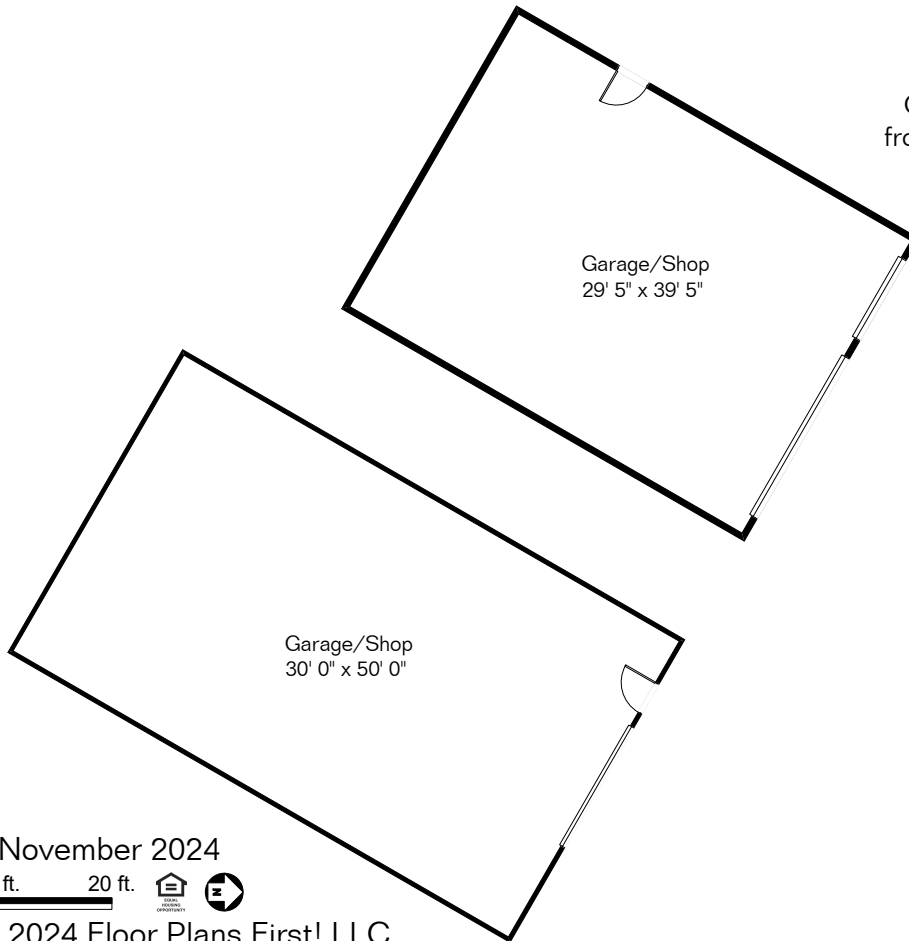

# 15470 S Candy Lane

Pool Area

Water Feature

Gazebo is farther from house than shown

Garages are farther from house than shown

Living Area 3,102 Sq Ft  
Garages 2,750 Sq Ft

Site Visit November 2024

Copyright 2024 Floor Plans First! LLC  
All Rights Reserved.